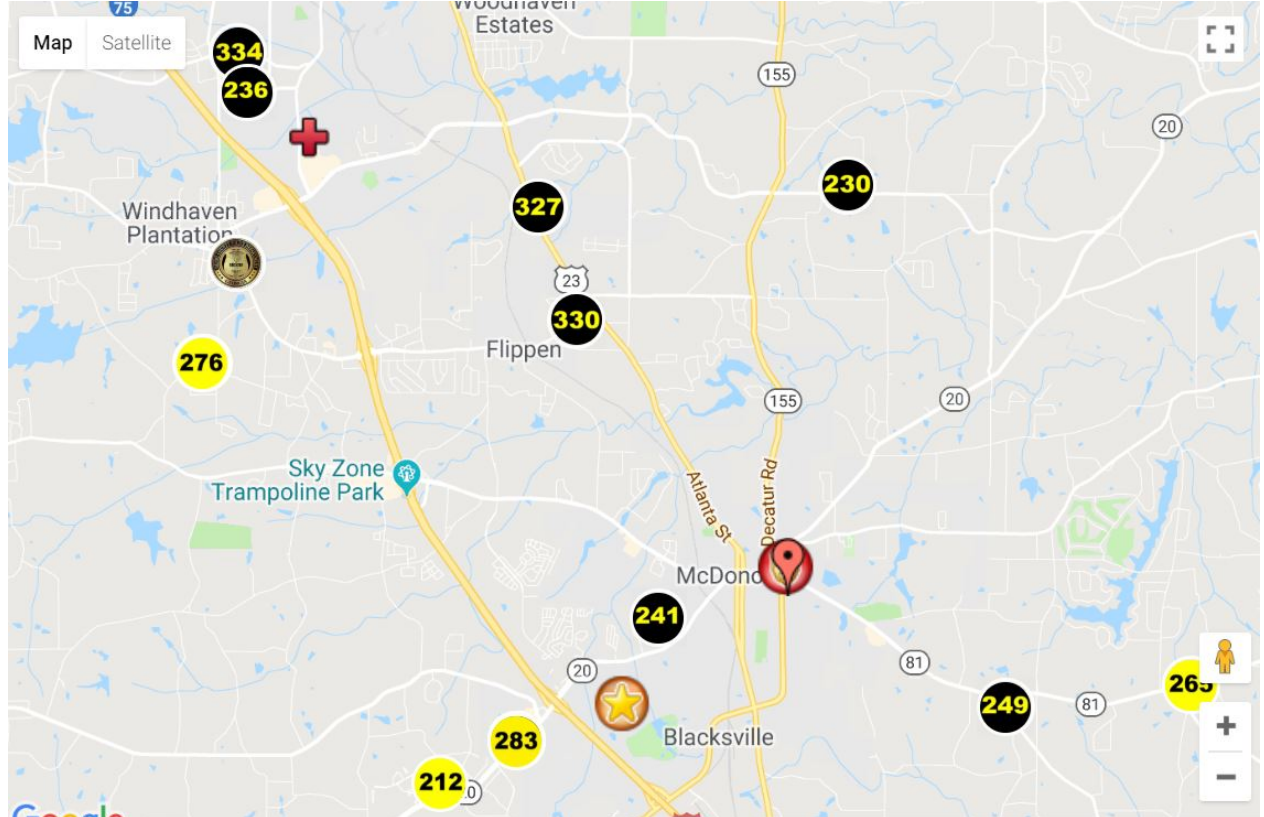

Software on Smart Devices

Sample Smartphone Mounting

Visual Labs at Super Bowl LII

Google Search: Super Bowl Body Cameras

Real-time Positional Awareness

- Bruce Payne
 - 282** Recording
 - 76%
- Charles Blalock
 - 265** Connected
 - 37%
- Charles Mears
 - 233** Connected
 - 72%
- Christopher Conners
 - Connected

Real-time Situational Awareness

Sacagawea

Location as of Sun Sep 13, 2015 5:37 PM *

Status: Streaming Heading: E Speed: 5.0 mph

1600 Pennsylvania Ave NW, Washington, DC 20500, USA

Start Live Video

Start Photo Sequence