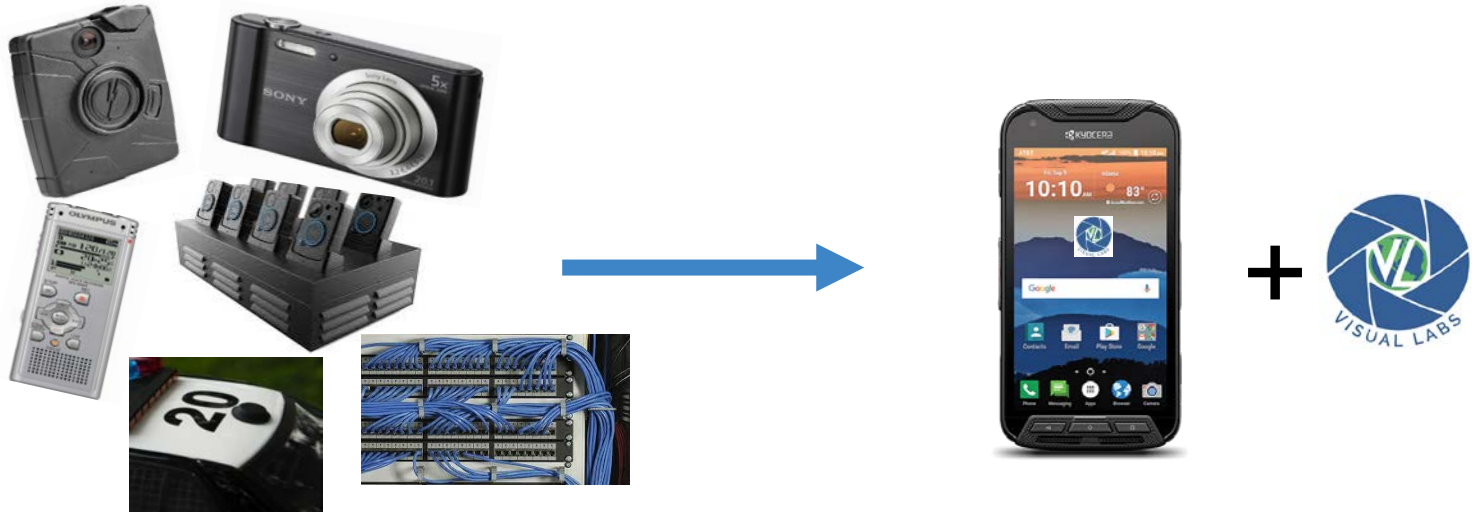

Smartphone Body Cameras

The body camera company that does not make body cameras™

The Paradigm Shift

Single-Purpose Hardware Being Replaced by Connected Smart Devices

Status Quo

Multiple Hardware Devices

Future Proof

Software on Smart Devices

Sample Smartphone Mounting

Visual Labs at Super Bowl LII

Google Search: Super Bowl Body Cameras

Real-time Positional Awareness

- Bruce Payne
 - 282** Recording
 - 76%
- Charles Blalock
 - 265** Connected
 - 37%
- Charles Mears
 - 233** Connected
 - 72%
- Christopher Conners
 - Connected

Start Device Recording

Connected to livestream.

Sample Usage

Summary of Features

- Ruggedized Devices (IP68; MIL810-G)
- “All-in-One”
 - Body Worn Camera
 - Digital Camera
 - Audio Recorder
 - Personnel Locator
 - Fully-Functional Smartphone
- Long Battery Life / HD Video Quality
- Secure Cloud Storage with Automatic Upload
- Extremely Cost-Efficient; No Long-Term Commitment