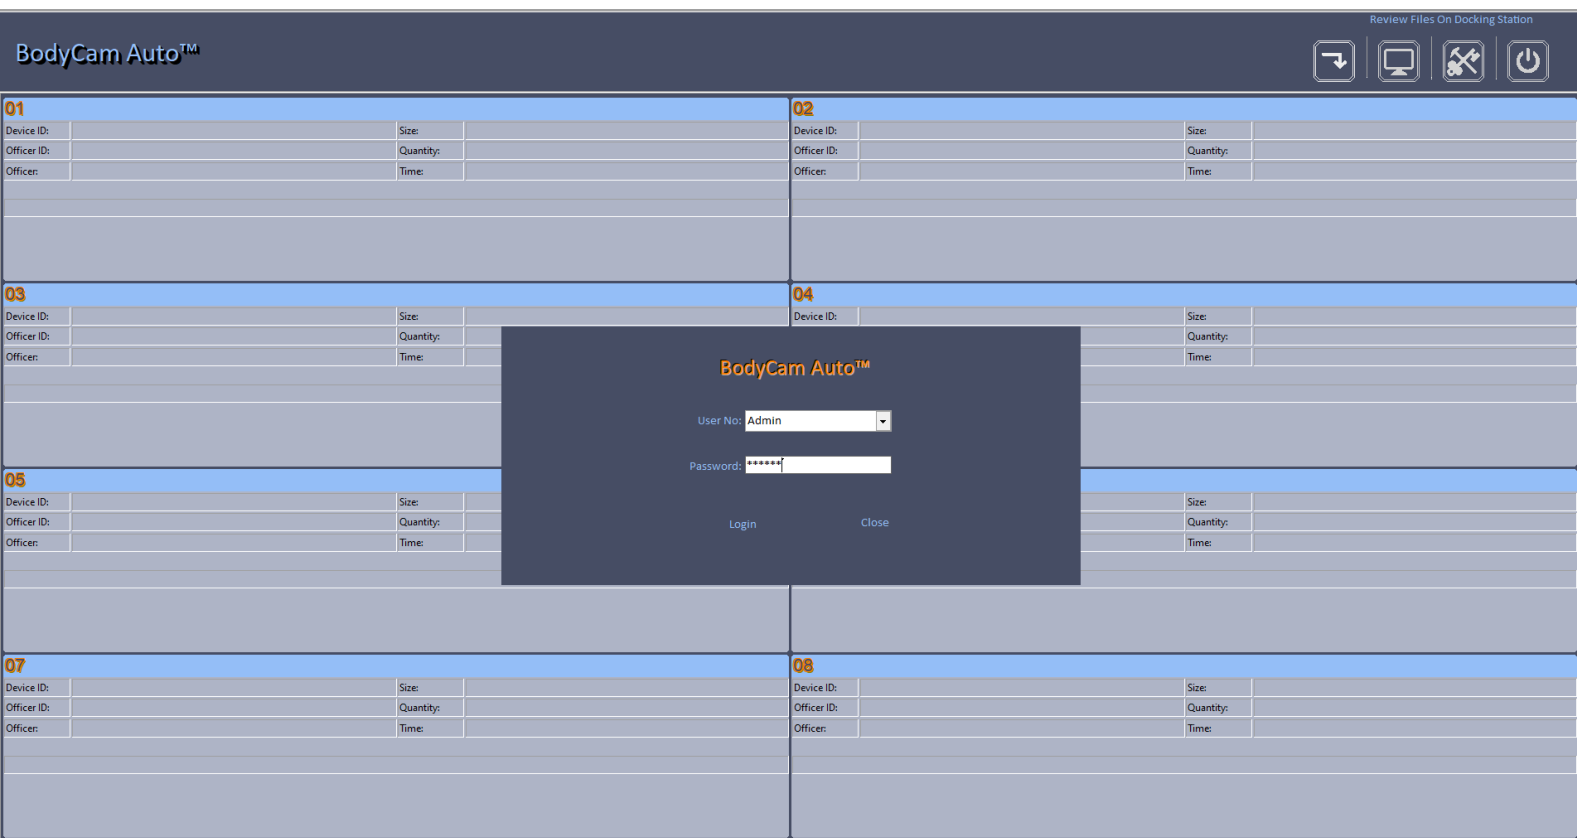

# BodyCam Auto™

BodyCam Auto™ will automatically upload files from your Falcon body camera to your storage computer or server. Simply dock the cameras to the DS-2, 8 port docking station and BodyCam Auto™ will do the rest.

- Automatically detects each body camera.
- Videos are automatically uploaded and sorted.
- Easy to use. Works on any Windows PC.
- Upload up to 8 body cameras simultaneously.
- Connect and Go Technology saves you Time & Money.
- Searching according to Device ID, Officer ID, Date recorded, File type